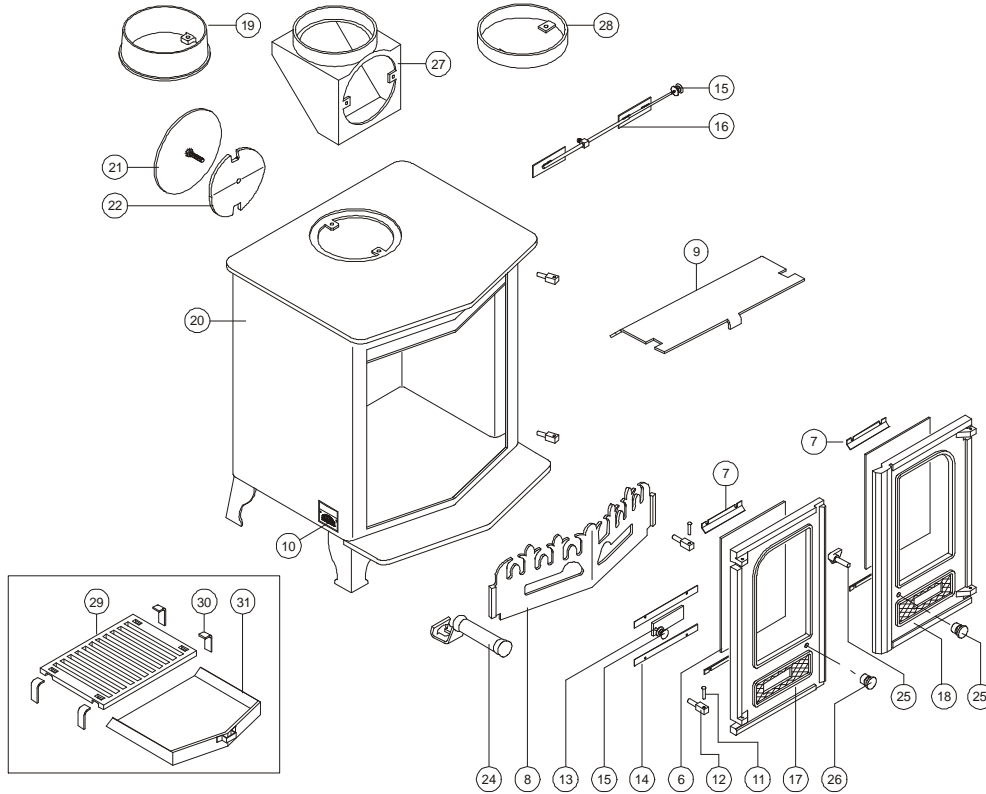

Parts List

Item	Part No.	Description	Part No.	Description
1*	008/LV35L	Left Hand Door Seal	008/DY27	Riddling Tool
2*	008/LV35R	Right Hand Door Seal	004/LV17	Ashpan
3*	008/LV35/S	Door Seal Set Incl. Adhesive	010/LV20	Coal Kit
4*	008/FW29	Door Seal Adhesive		
5*	008/TW44S	Glass Channel (set of 8)		
6	006/LW30	Glass (Inc Channel)		
7	004/GV23	Glass Retainer		
8	002/LV07C/A	Front Fence		
9	010/LV31	Throat Plate		
10	012/LV11	Serial No. Label		
11	008/BW39/S	Hinge Pin Set (4 per set)		
12	008/FW27	Hinge Post		
13	012/TW14	Primary Air Slide		
14	004/DY26	Primary Air Slide Guide		
15	002/TW13	Air Control Knob		
16	004/TW48	Airwash Slide		
17	002/TW01	Left Hand Door		
18	002/BV02	Right Hand Door		
19	002/CH12B	Flue Collar		
20	009/CO8BWB/A	Firebox/Boiler Assy (Country 8B)		
21	012/TW09	Blanking Plate		
22	010/TW61	Clamping Plate		
23*	010/EW51	Ash Carrier (Optional Extra)		
24	012/BV20/A	Ashpan / Door Opening Tool		
25	008/BV03/A	Door Catch Assembly		
26	002/BV12	Left Hand Door Knob		
27	010/TW33	Vert. Rear Flue Connector (Opt'l Extra)		
28	010/TW55	Flue collar for Cast Pipe (Opt'l Extra)		
29	002/LV03	Coal Grate (Optional Extra)		
30	010/LV04/S	Grate Legs (Set of 4)		
37#	010/FY05L	Side Grate Support Plate L.H.		
38#	010/FY05R	Side Grate Support Plate R.H.		
39#	010/FY06	Rear Grate Support Plate		
40#	010/DY13	Riddler Rod		
41#	004/LV17	Ashpan		